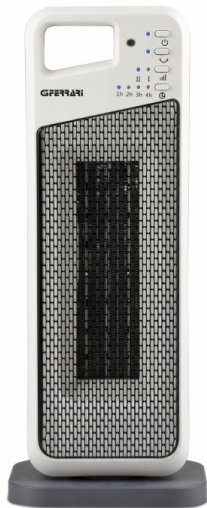

## G60004 Tower fan heater | WITH CERAMIC HEATING ELEMENTS

### ► DESCRIPTION

Tepor by G3 Ferrari Warms your home G3 Ferrari presents TEPOR, the new line of products for domestic heating designed to ensure maximum comfort and full respect for the environment. Made in accordance with the latest safety directives, the units are characterized by innovative elements of modern and functional design that you can easily adapt to any room of your house, always ensuring high performance and low energy consumption at the same time. TEPOR by G3 Ferrari brings warm into your home.

### ► TECHNICAL FEATURES

✓ Electronic control	✓ 10 hour timer
✓ Remote control	✓ 2 power levels: 1000 / 2000W
✓ Ceramic heating elements	✓ Double fan
✓ Fan function	✓ Oscillating movement
✓ Automatic shut-off in case of falling	✓ Safety device against overheating
✓ Handle for transport	✓ This product is only suitable for well insulated spaces or occasional use
✓ Power supply: AC 230V ~ 50 Hz	✓ Power 2000 W
✓ Dimensions: (L x H x D): 21 x 52 x 17 cm	✓ Weight: 2,1 Kg